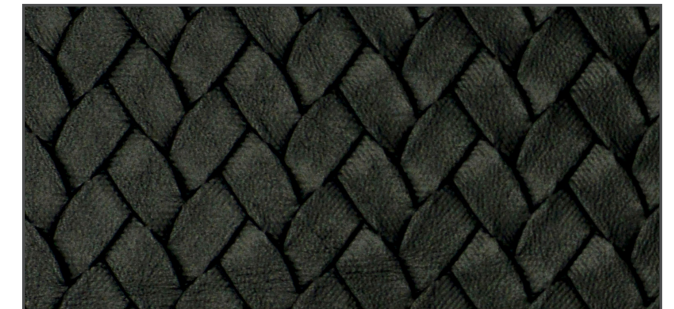

SAN REMO

SSR105
Pyrite

SSR102
Gilded

SSR104
Patina

SSR101
Alabaster

SSR103
Luster

SSR002
Cognac

SSR001
Bourbon

SSR006
Pomegranate

SSR005
Pine Cone

SSR009
Truffle

SSR003
Eclipse